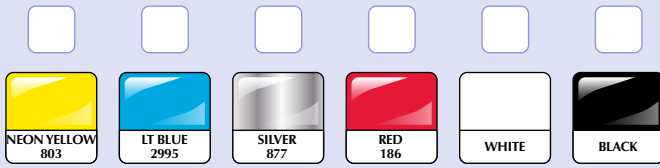

VINYL ID TABBED WRISTBAND

PRODUCT COLOUR

PRODUCT SIZE

See Below

PRINT AREA

See Below

BRANDING METHOD

Screenprint
Max 4 cols on the band, 2 on the tab

PRINT COLOUR

serialisation printed here if required

230mm length x 32mm wide including the tabs

Print area represented by dashed box
Wristband print area is 90mm x 12mm
If serialised, print area is reduced to 90mm x 15mm
Tags 1-5 print area 15mm x 12mm