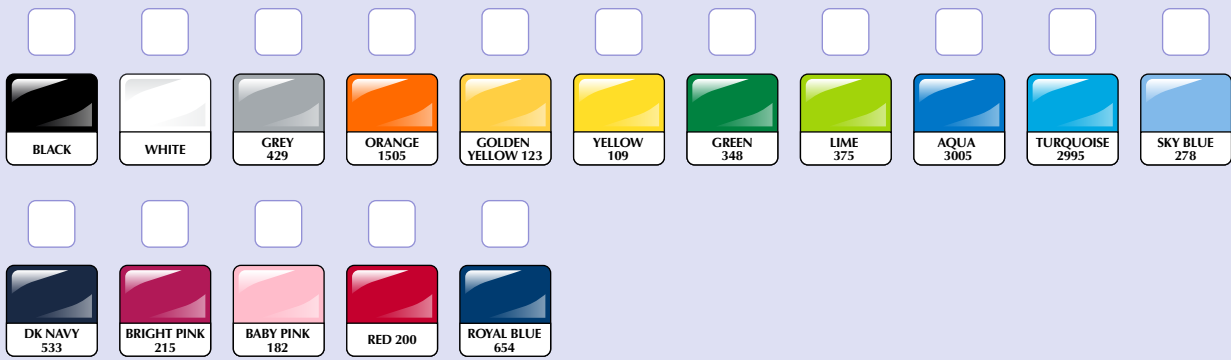

## EMBROIDERED WRISTBANDS

### PRODUCT COLOUR

### THREAD COLOUR

### LOGO

— indicates maximum embroidery area