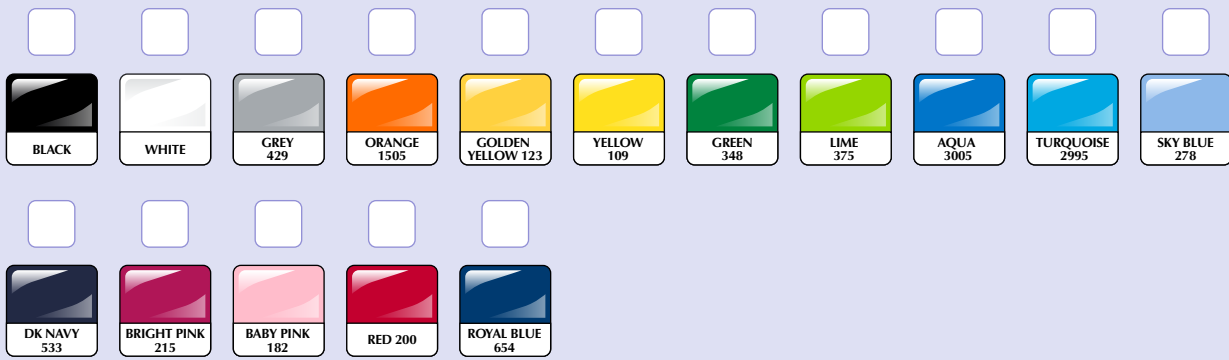

## EMBROIDERED HEADBANDS

### PRODUCT COLOUR

### THREAD COLOUR

### LOGO

————— indicates maximum embroidery area