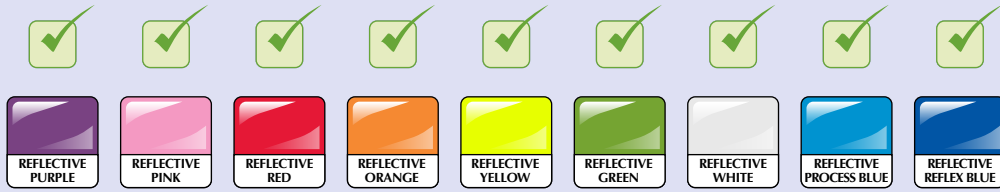

## SLAPWRAP WRISTBANDS - SCREENPRINTED

### PRODUCT COLOUR

Reflective Colours:

PRODUCT SIZE

340mm x 30mm

PRINT AREA

320mm x 20mm

BRANDING METHOD

Digital  
Full Colour