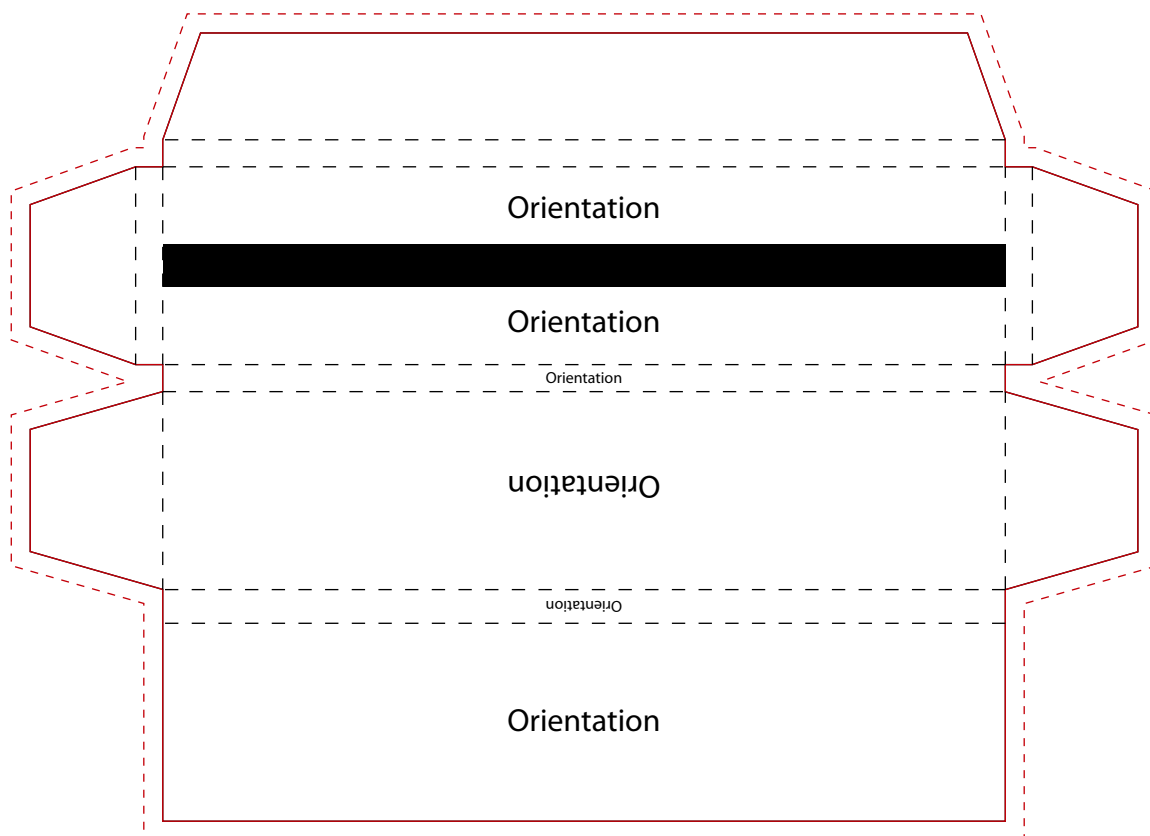

CIGARETTE PAPERS - KINGSIZE

PRODUCT COLOUR

PRODUCT SIZE

146.5mm x 104.5mm
111.5mm x 26mm when folded

PRINT AREA

152.5mm x 110.5mm

BRANDING METHOD

Digital Print
full colour

PRINT COLOUR

————— indicates maximum print area
allow 3mm bleed for artwork