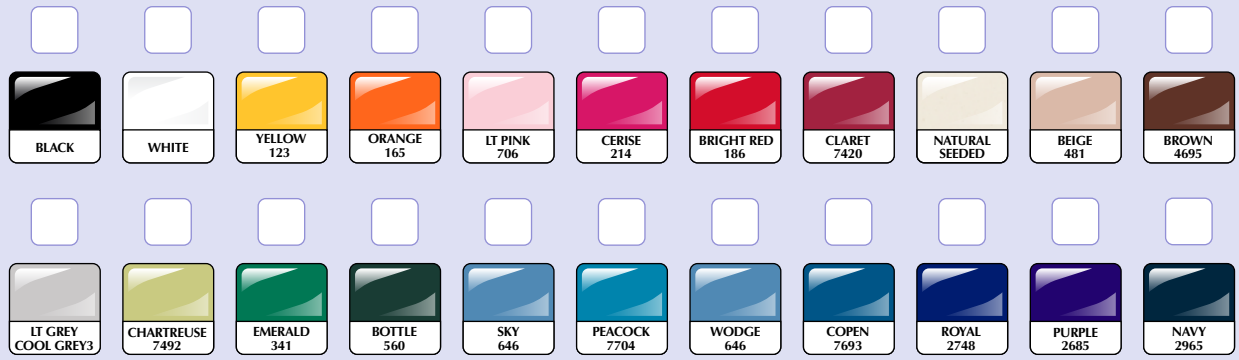

NECKERCHIEFS

PRODUCT COLOUR

PRODUCT SIZE

740mm wide
510mm shorter sides

PRINT AREA

420mm wide
less 20mm gutter to hem

BRANDING METHOD

Screenprint
max print colours = 8

PRINT COLOUR

LOGO

— indicates maximum print area
allow 25mm gutter from hem