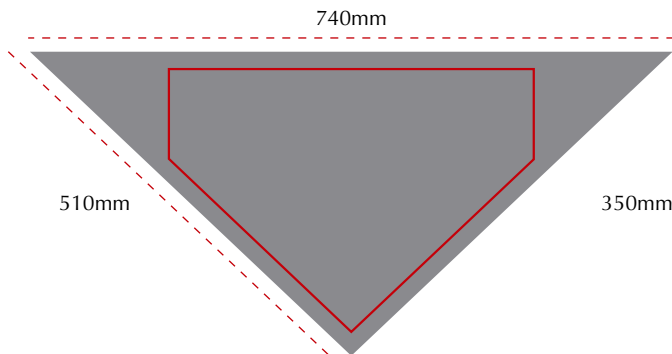

NECKERCHIEFS

PRODUCT COLOUR

PRODUCT SIZE

740mm wide
510mm shorter sides

PRINT AREA

420mm wide
less 20mm gutter to hem

BRANDING METHOD

Screenprint
max print colours = 8

PRINT COLOUR

LOGO

— indicates maximum print area
allow 25mm gutter from hem