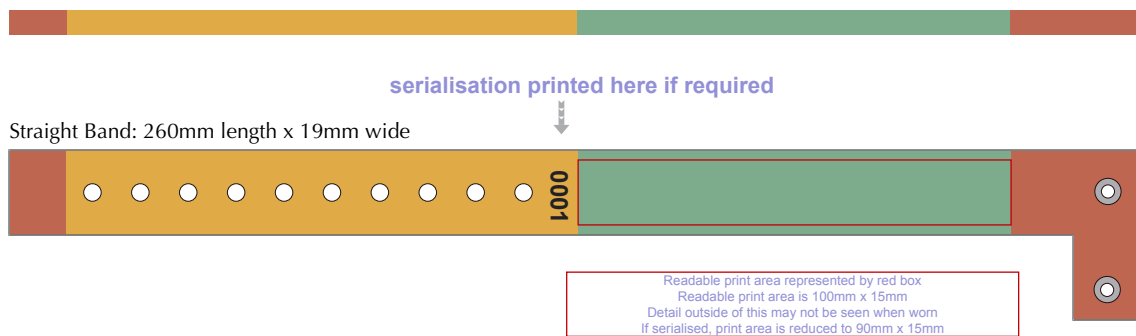

FULL COLOUR VINYL I.D. WRISTBANDS

PRODUCT COLOUR

PRODUCT SIZE

See Below

PRINT AREA

See Below

BRANDING METHOD

Digital

PRINT COLOUR

Not Printable Printing is possible but will be covered when the band is applied to wrist Print area (15 x 100mm) shown as red box Not Printable

— indicates visible print area

SPOT COLOUR VINYL I.D. WRISTBANDS

PRODUCT COLOUR

PRODUCT SIZE

See Below

PRINT AREA

See Below

BRANDING METHOD

Screenprint
1 spot colour

PRINT COLOUR

serialisation printed here if required

Straight Band: 260mm length x 19mm wide

Print area represented by dashed box
Wristband print area is 100mm x 15mm
If serialised, print area is reduced to 90mm x 15mm