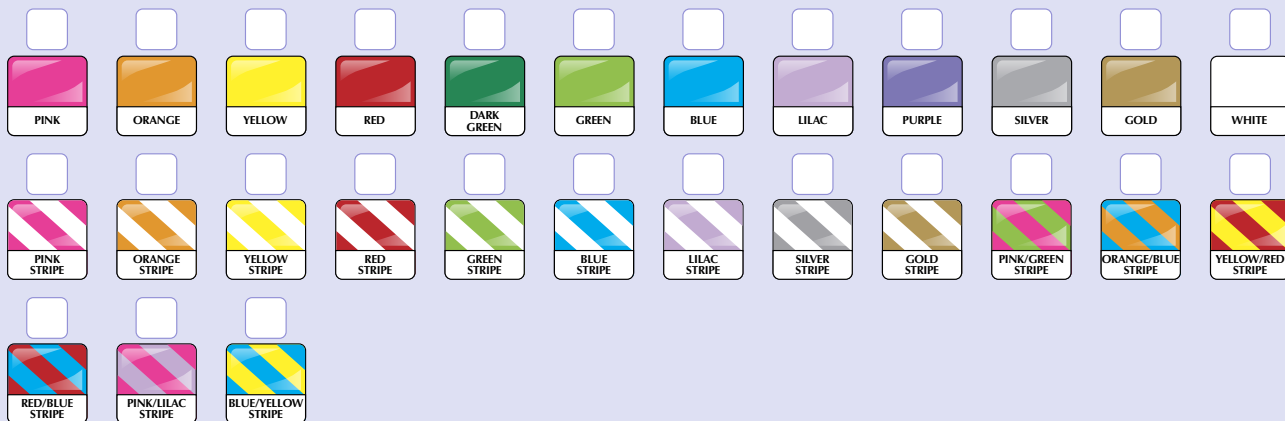

SPOT COLOUR TYVEK I.D. WRISTBANDS

PRODUCT COLOUR