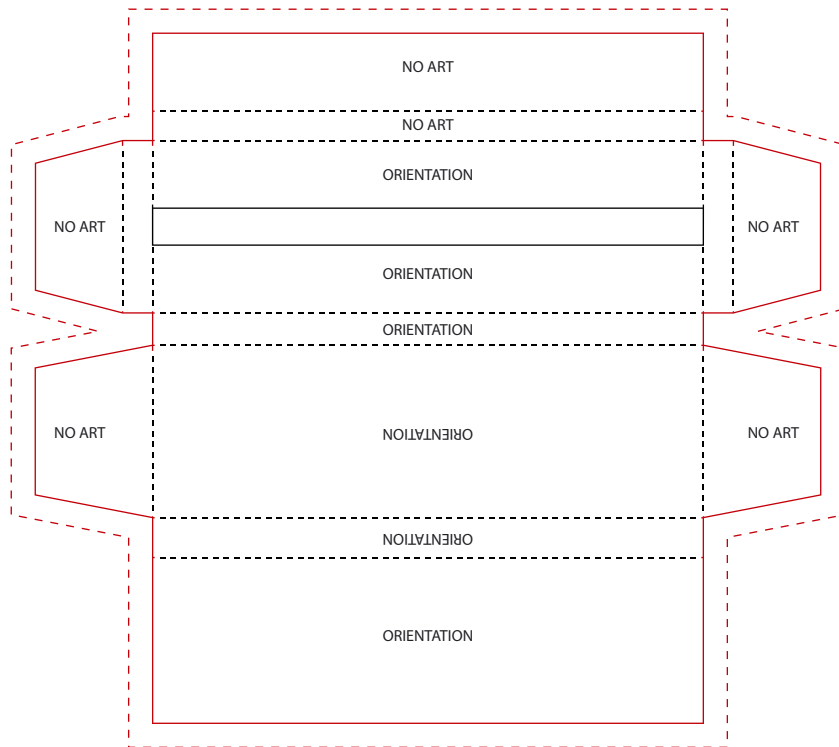

### PRODUCT SIZE

104mm x 91.5mm  
73mm x 23mm when folded

### PRINT AREA

110mm x 97.5mm

### PRINT COLOUR

————— indicates maximum print area  
allow 3mm bleed for artwork