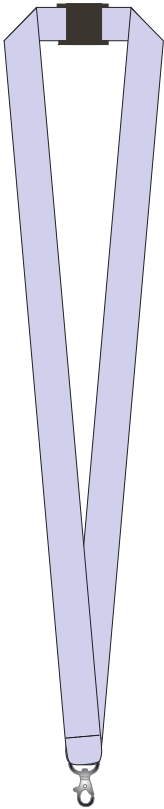

LANYARDS - 20MM WIDTH - SCREENPRINTED

PRODUCT COLOUR

Pantone matched material is also available at no additional cost

PRODUCT SIZE

20mm X 900mm

PRINT AREA

16mm high
allow 2mm gutter

BRANDING METHOD

Screenprint
4 cols max

PRINT COLOUR

Clip Used: Dog Clip

Safety break at back of neck as standard

— indicates maximum print area
allow 2mm gutter from edge of lanyard