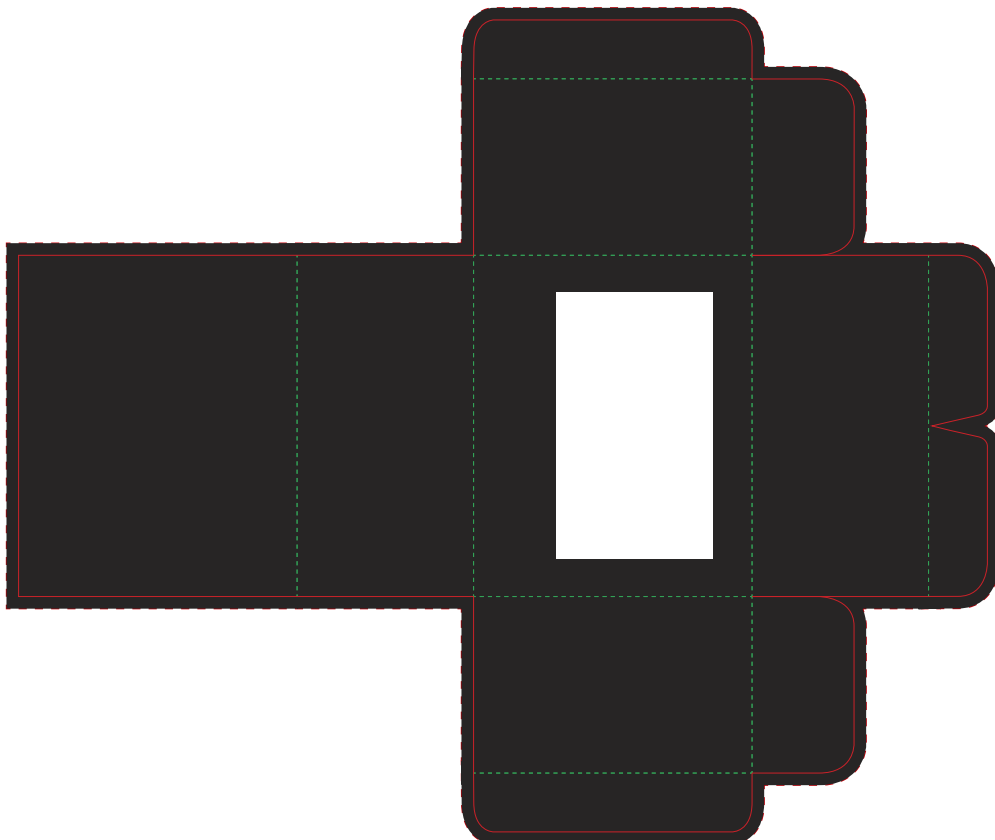

CONICAL SHOT GLASS - PRESENTATION BOX

PRODUCT COLOUR

PRODUCT SIZE

247mm x 207mm flat
h71mm x w87mm x d45mm box

PRINT AREA

253mm X 213mm
with 3mm bleed

BRANDING METHOD

Digital Print

PRINT COLOUR

— indicates maximum print area & cut
allow 3mm bleed