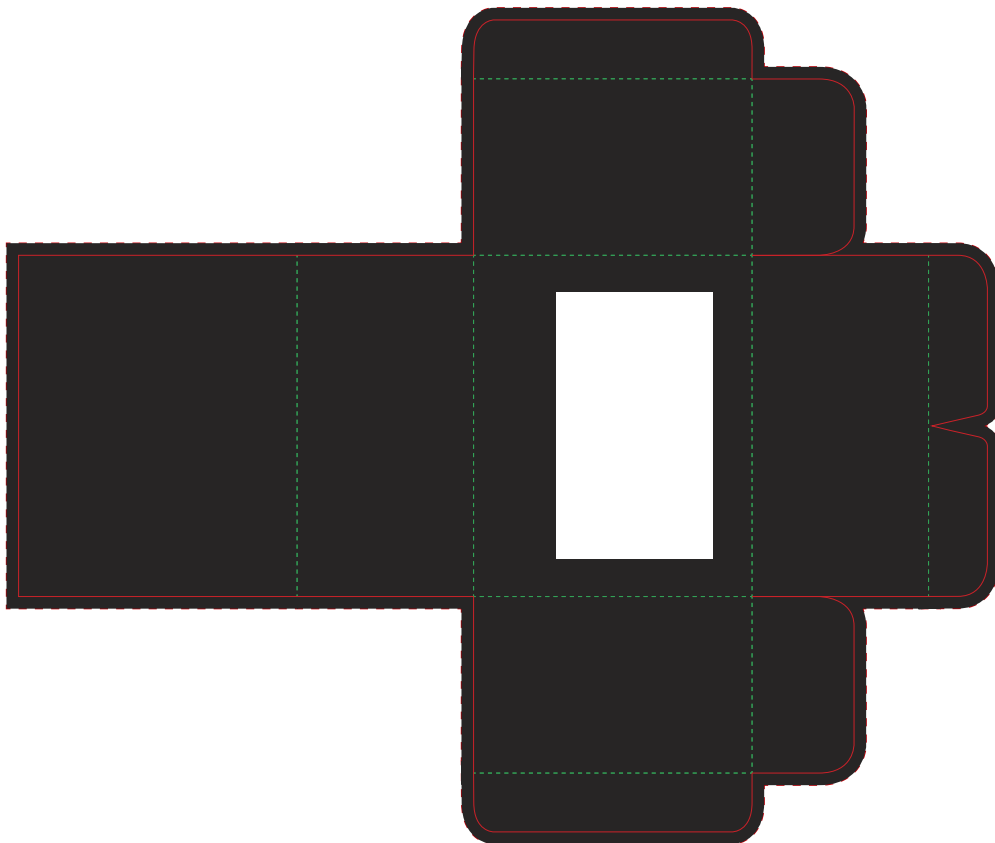

CONICAL SHOT GLASS - PRESENTATION BOX

PRODUCT COLOUR

PRODUCT SIZE

247mm x 207mm flat
h71mm x w87mm x d45mm box

PRINT AREA

253mm X 213mm
with 3mm bleed

BRANDING METHOD

Digital Print

PRINT COLOUR

— indicates maximum print area & cut
allow 3mm bleed