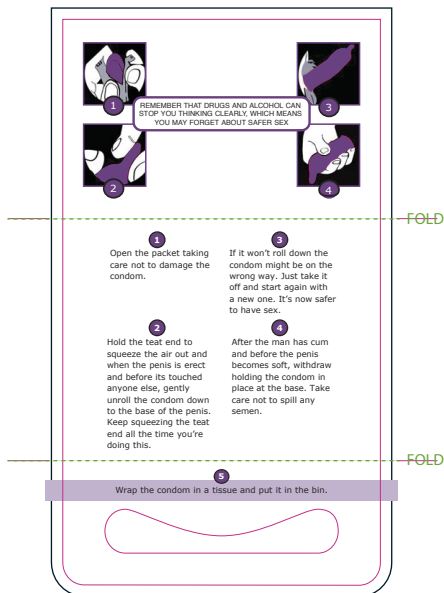

CONDOM WRAP

PRODUCT COLOUR

PRODUCT SIZE

84mm x 150mm
Laid Open
84mm x 65mm
Assembled Size

PRINT AREA

90mm x 156mm
allow 3mm bleed

BRANDING METHOD

Digital Print
max print colours = full colour

PRINT COLOUR

INNER GENERIC INSTRUCTIONS