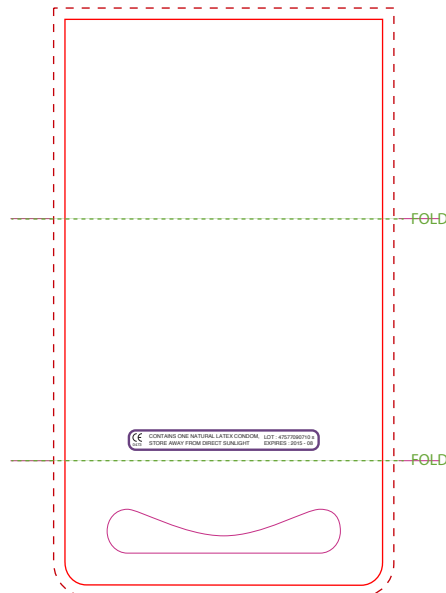

### PRODUCT SIZE

84mm x 150mm  
Laid Open  
84mm x 65mm  
Assembled Size

### PRINT AREA

90mm x 156mm  
allow 3mm bleed

### BRANDING METHOD

Digital Print  
max print colours = full colour

### OUTER, TO BE FULL COLOUR

————— indicates finished size  
- - - - - allow 3mm bleed