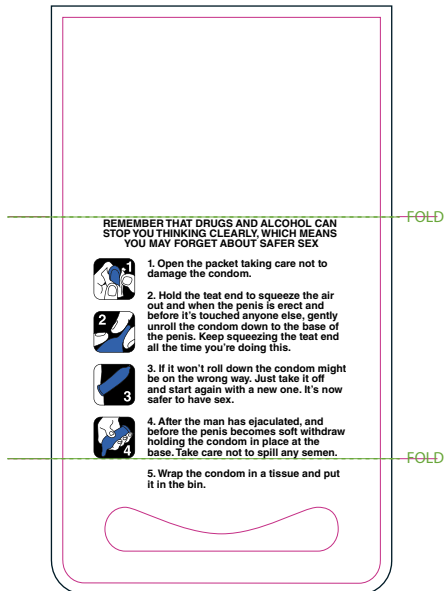

CONDOM WRAP

PRODUCT COLOUR

Condom Foils

PRODUCT SIZE

84mm x 150mm
Laid Open
84mm x 65mm
Assembled Size

PRINT AREA

90mm x 156mm
allow 3mm bleed

BRANDING METHOD

Digital Print
max print colours = full colour

PRINT COLOUR

INNER GENERIC INSTRUCTIONS

OUTER, TO BE FULL COLOUR

————— indicates finished size
allow 3mm bleed
- - - - -