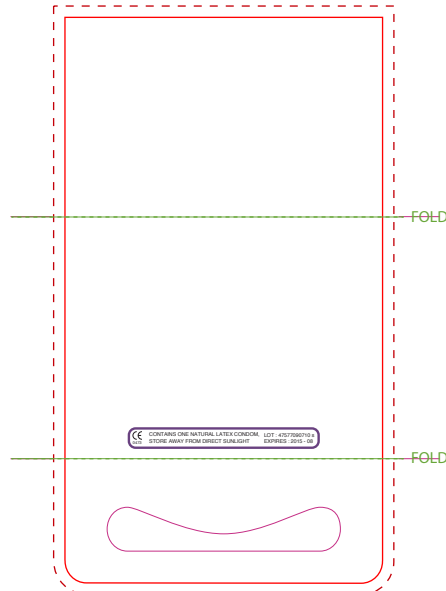

CONDOM WRAP

PRODUCT COLOUR

Condom Foils

PRODUCT SIZE

84mm x 150mm
Laid Open
84mm x 65mm
Assembled Size

PRINT AREA

90mm x 156mm
allow 3mm bleed

BRANDING METHOD

Digital Print
max print colours = full colour

PRINT COLOUR

INNER GENERIC INSTRUCTIONS

OUTER, TO BE FULL COLOUR

————— indicates finished size
allow 3mm bleed
- - - - -